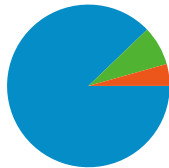

Site Usage

115 Visits

54.78% Bounce Rate

242 Pageviews

00:02:11 Avg. Time on Site

2.10 Pages/Visit

58.26% % New Visits

Traffic Sources Overview

- **Direct Traffic**
101.00 (87.83%)
- **Referring Sites**
9.00 (7.83%)
- **Search Engines**
5.00 (4.35%)

Content Overview

Pages	Pageviews	% Pageviews
/Link%20page%20to%20PWP	76	31.40%
/scmes_files/What%20Happen	57	23.55%
/scmes_pwp_blue/Past_Events	20	8.26%
/scmes_pwp_blue/new_track_p	17	7.02%
/MAIN%20www.SCMES.CO.U	16	6.61%

All traffic sources sent a total of 115 visits

87.83% Direct Traffic

7.83% Referring Sites

4.35% Search Engines

- Direct Traffic
101.00 (87.83%)
- Referring Sites
9.00 (7.83%)
- Search Engines
5.00 (4.35%)