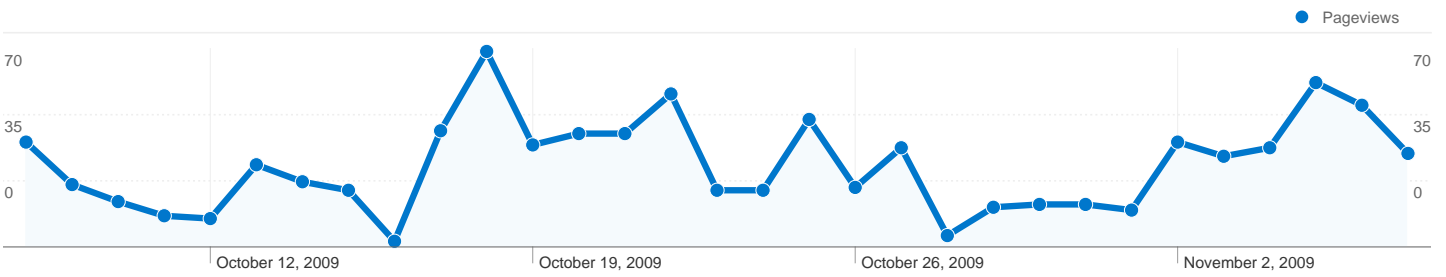

Pages on this site were viewed a total of 897 times

897 Pageviews

515 Unique Views

36.29% Bounce Rate

Top Content

Pages	Pageviews	% Pageviews
/Link%20page%20to%20PWP%20and%20Freeserve.htm	194	21.63%
/scmes_pwp_blue/Past_Events.htm	174	19.40%
/scmes_files/What%20Happened%20Yesterday.htm	124	13.82%
/	103	11.48%
/MAIN%20www.SCMES.CO.UK/Sutton%20Coldfield%20Club%2	58	6.47%