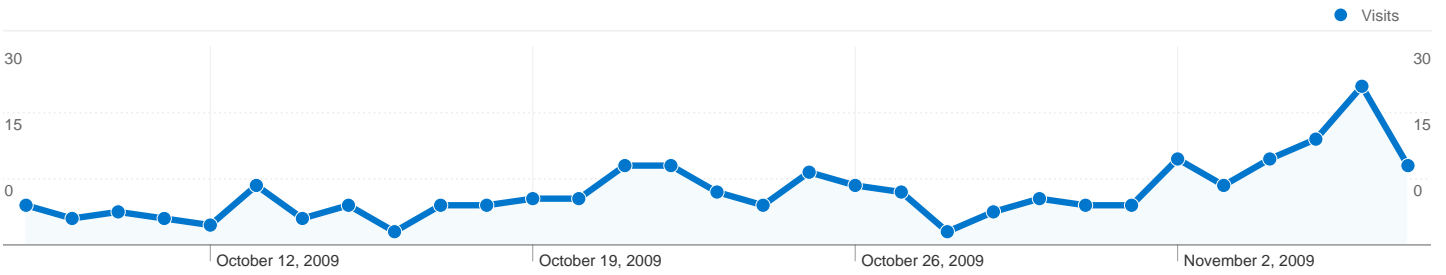

**Site Usage**

**248** Visits

**36.29%** Bounce Rate

**897** Pageviews

**00:03:35** Avg. Time on Site

**3.62** Pages/Visit

**42.74%** % New Visits

**Traffic Sources Overview**

- **Direct Traffic**  
92.00 (37.10%)
- **Search Engines**  
85.00 (34.27%)
- **Referring Sites**  
71.00 (28.63%)

**Content Overview**

| Pages                       | Pageviews | % Pageviews |
|-----------------------------|-----------|-------------|
| /Link%20page%20to%20PWP     | 194       | 21.63%      |
| /scmes_pwp_blue/Past_Events | 174       | 19.40%      |
| /scmes_files/What%20Happen  | 124       | 13.82%      |
| /                           | 103       | 11.48%      |
| /MAIN%20www.SCMES.CO.U      | 58        | 6.47%       |

All traffic sources sent a total of 248 visits

-  37.10% Direct Traffic
-  28.63% Referring Sites
-  34.27% Search Engines

- **Direct Traffic**  
92.00 (37.10%)
- **Search Engines**  
85.00 (34.27%)
- **Referring Sites**  
71.00 (28.63%)

**Pages on this site were viewed a total of 897 times**

**897 Pageviews**

**515 Unique Views**

**36.29% Bounce Rate**